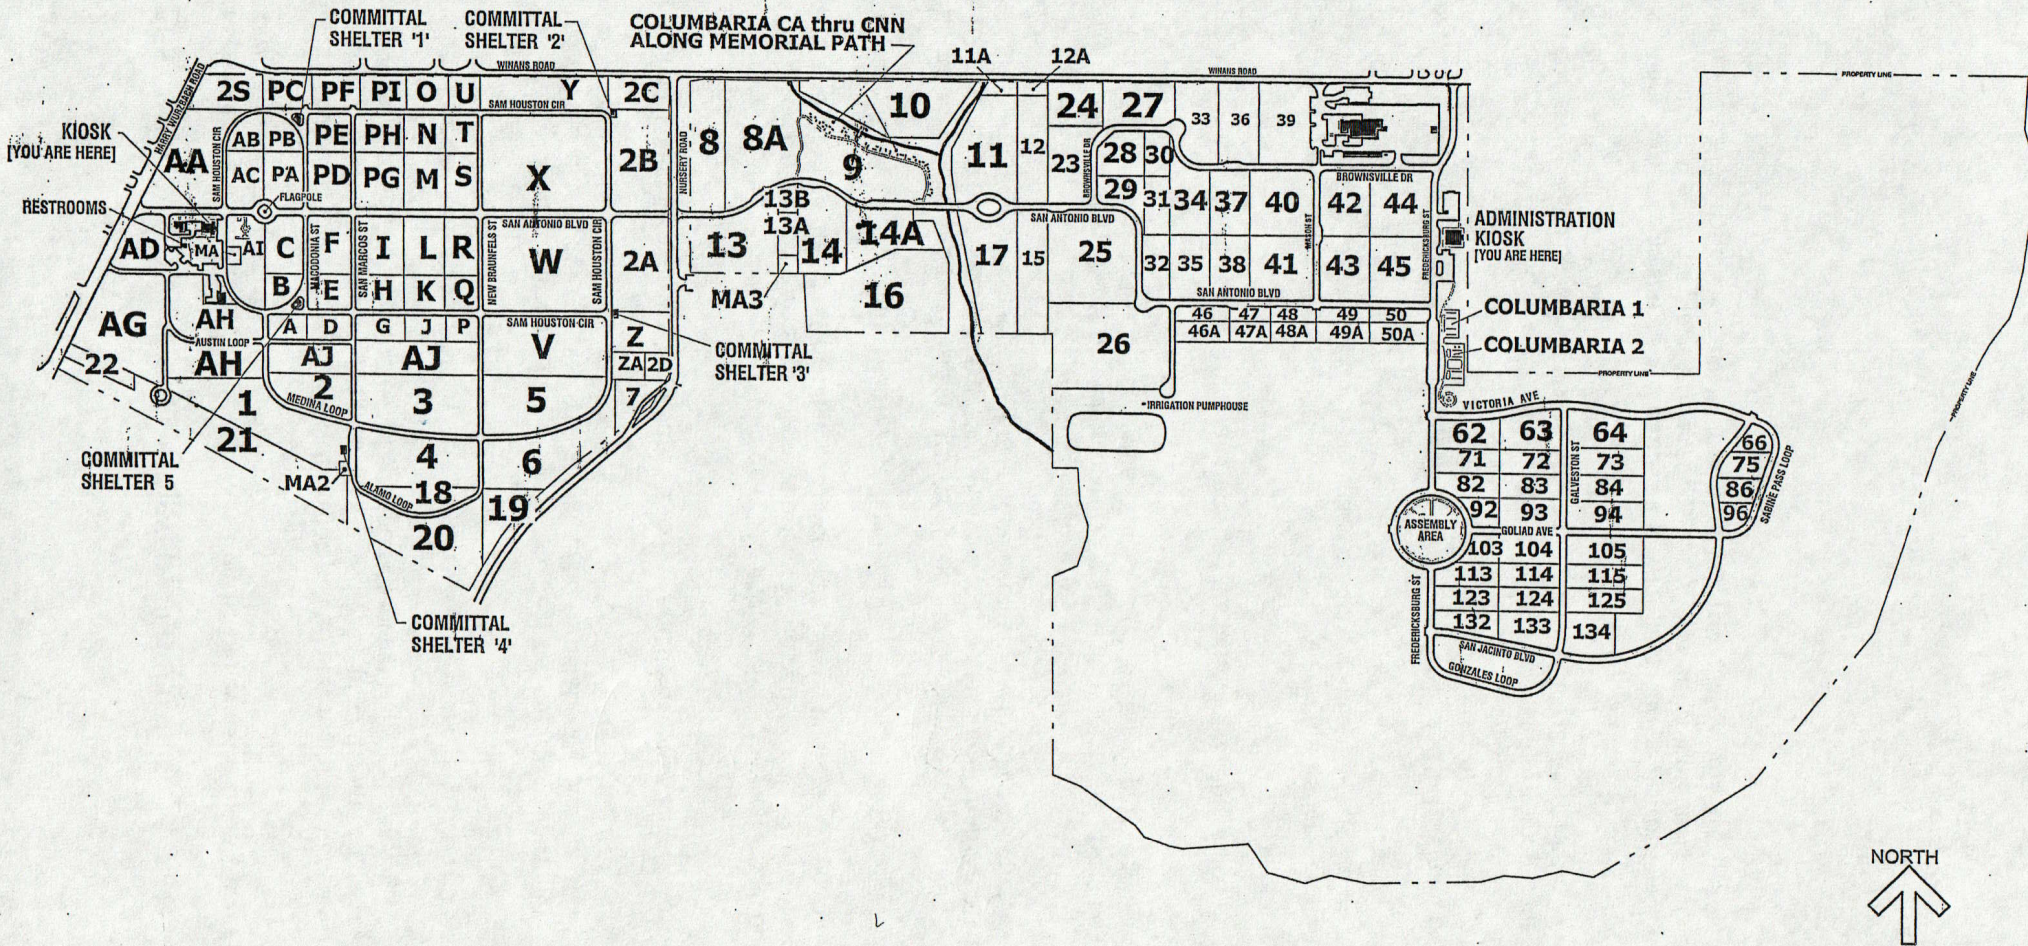

MAP OF THE FORT SAM HOUSTON NATIONAL CEMETERY

1520 HARRY WURZBACH ROAD, SAN ANTONIO, TEXAS 78209

NAME _____ SECTION _____ GRAVE _____

COLUMBARIUM _____ WALL _____ NICHE _____