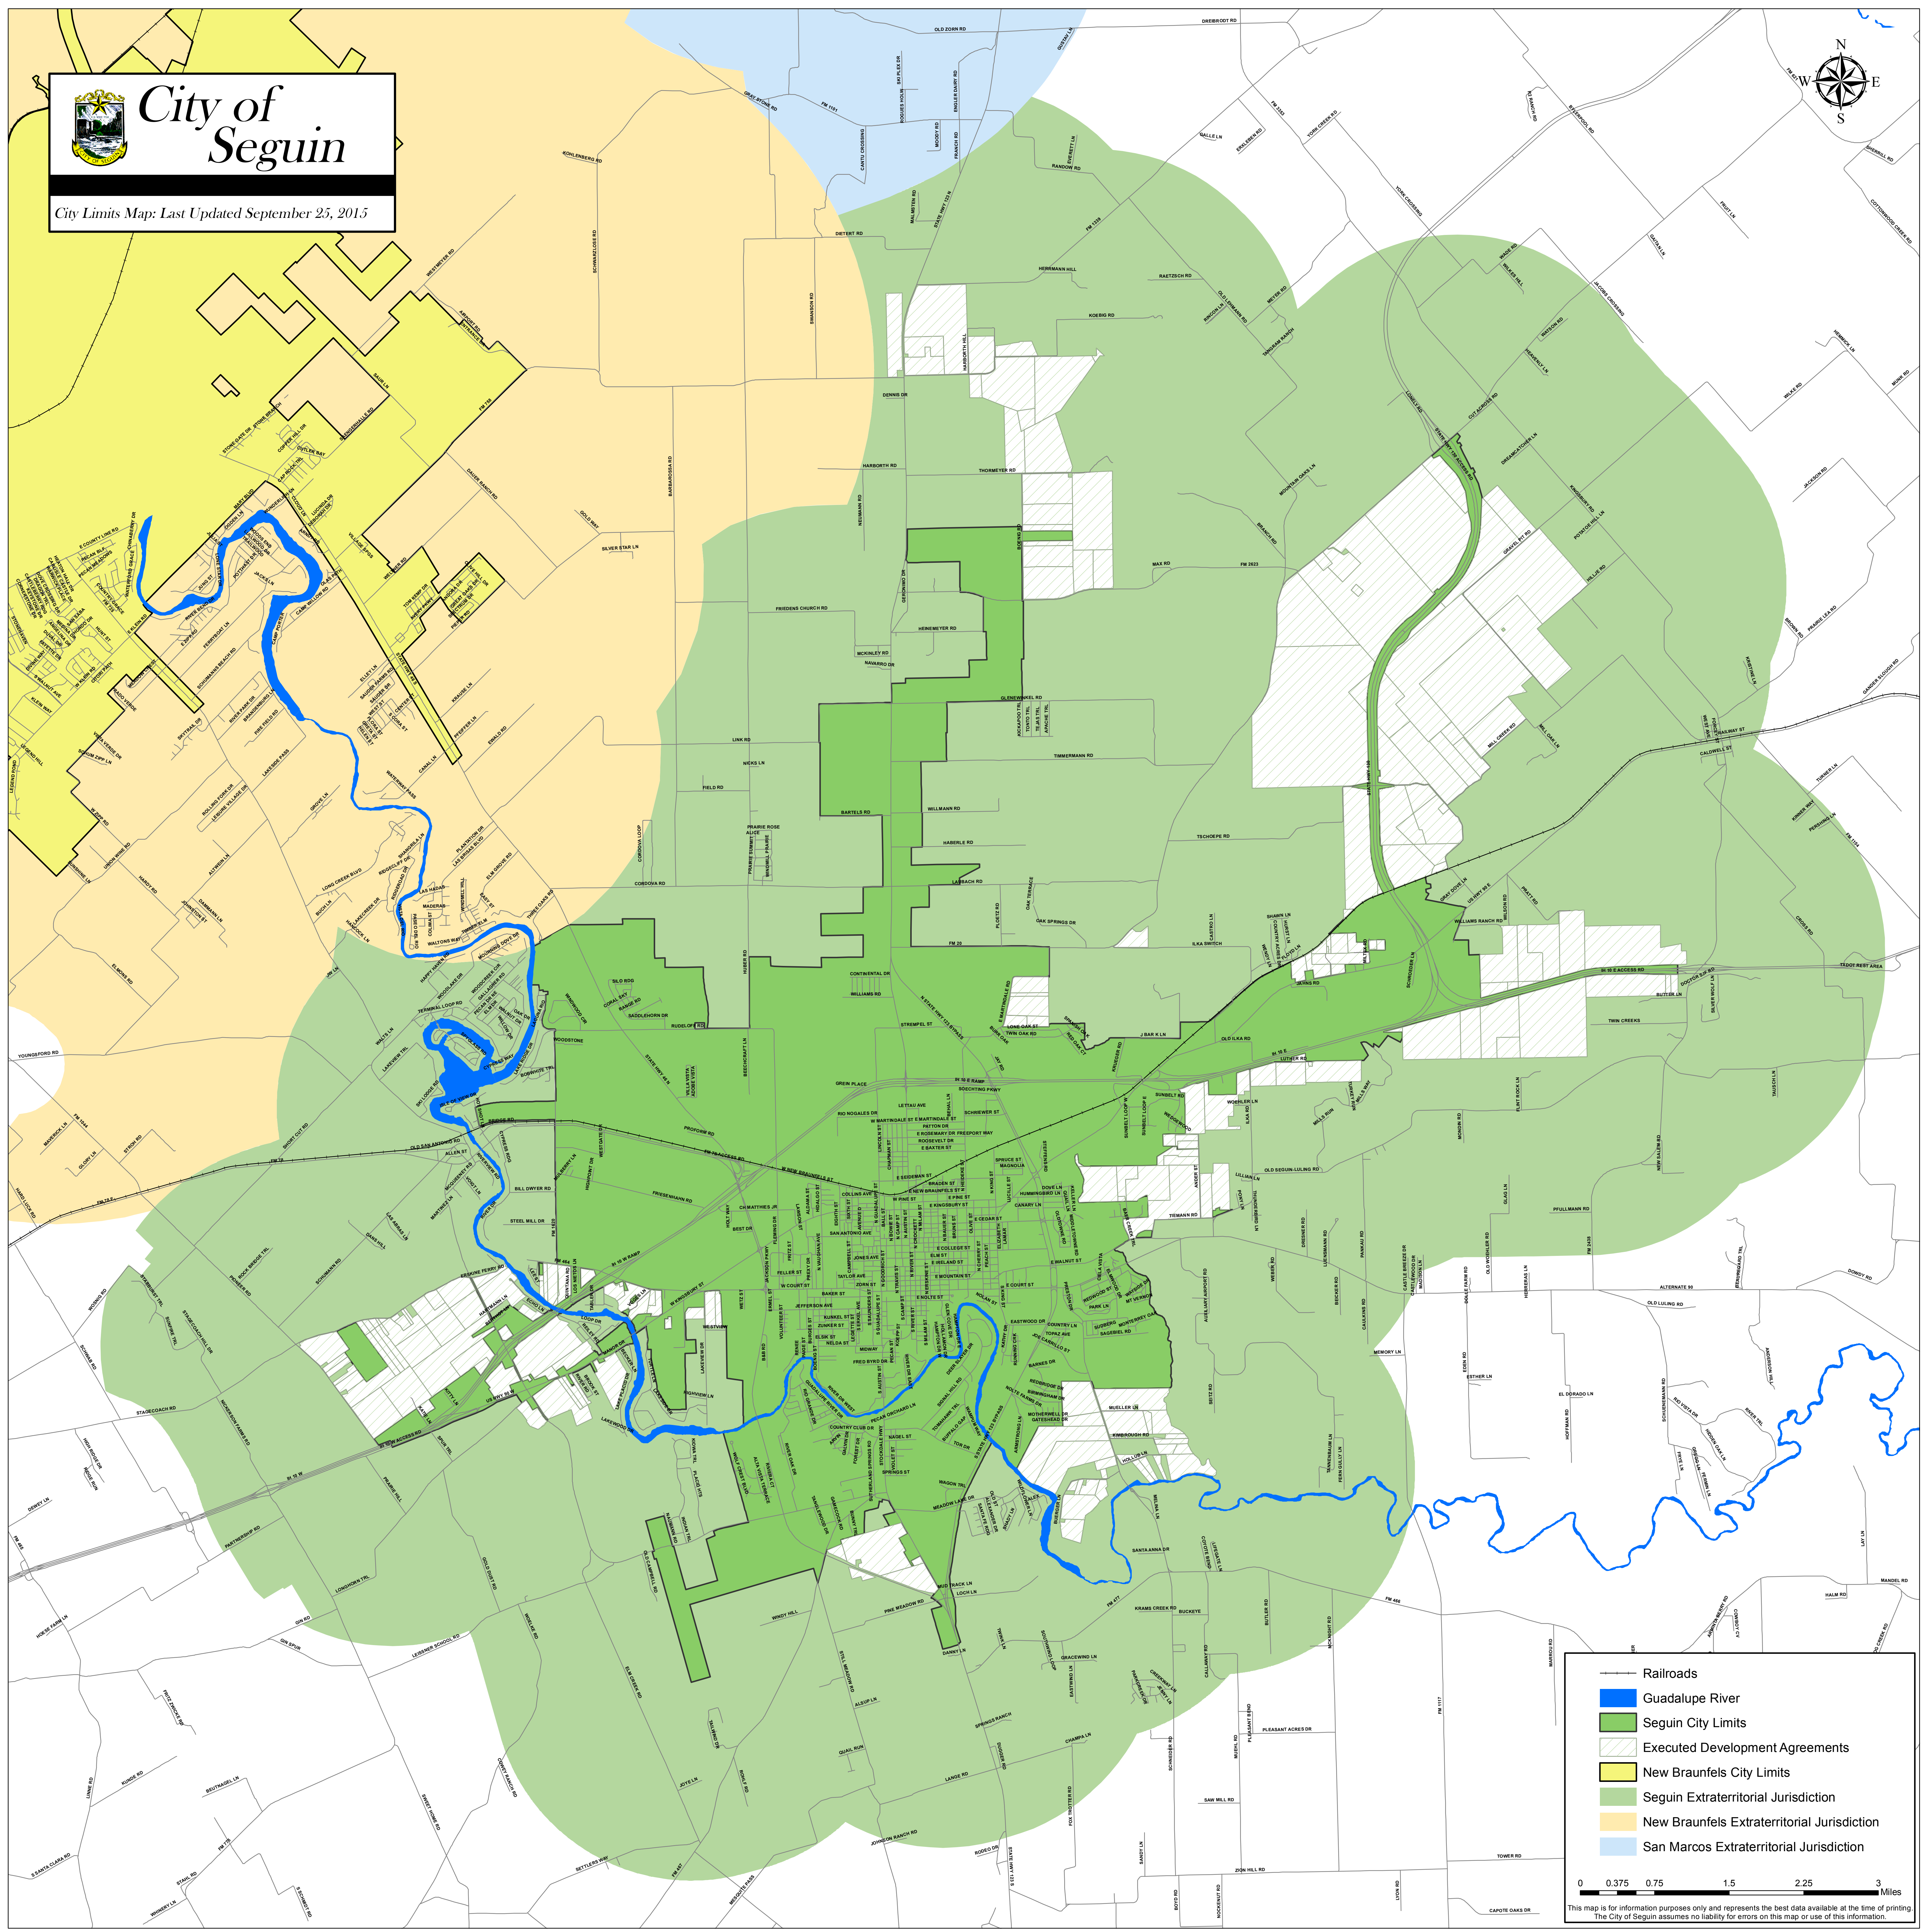

City of Seguin

City Limits Map: Last Updated September 25, 2015

- Railroads
- Guadalupe River
- Seguin City Limits
- Executed Development Agreements
- New Braunfels City Limits
- Seguin Extraterritorial Jurisdiction
- New Braunfels Extraterritorial Jurisdiction
- San Marcos Extraterritorial Jurisdiction

0 0.375 0.75 1.5 2.25 3 Miles

This map is for information purposes only and represents the best data available at the time of printing. The City of Seguin assumes no liability for errors on this map or use of this information.